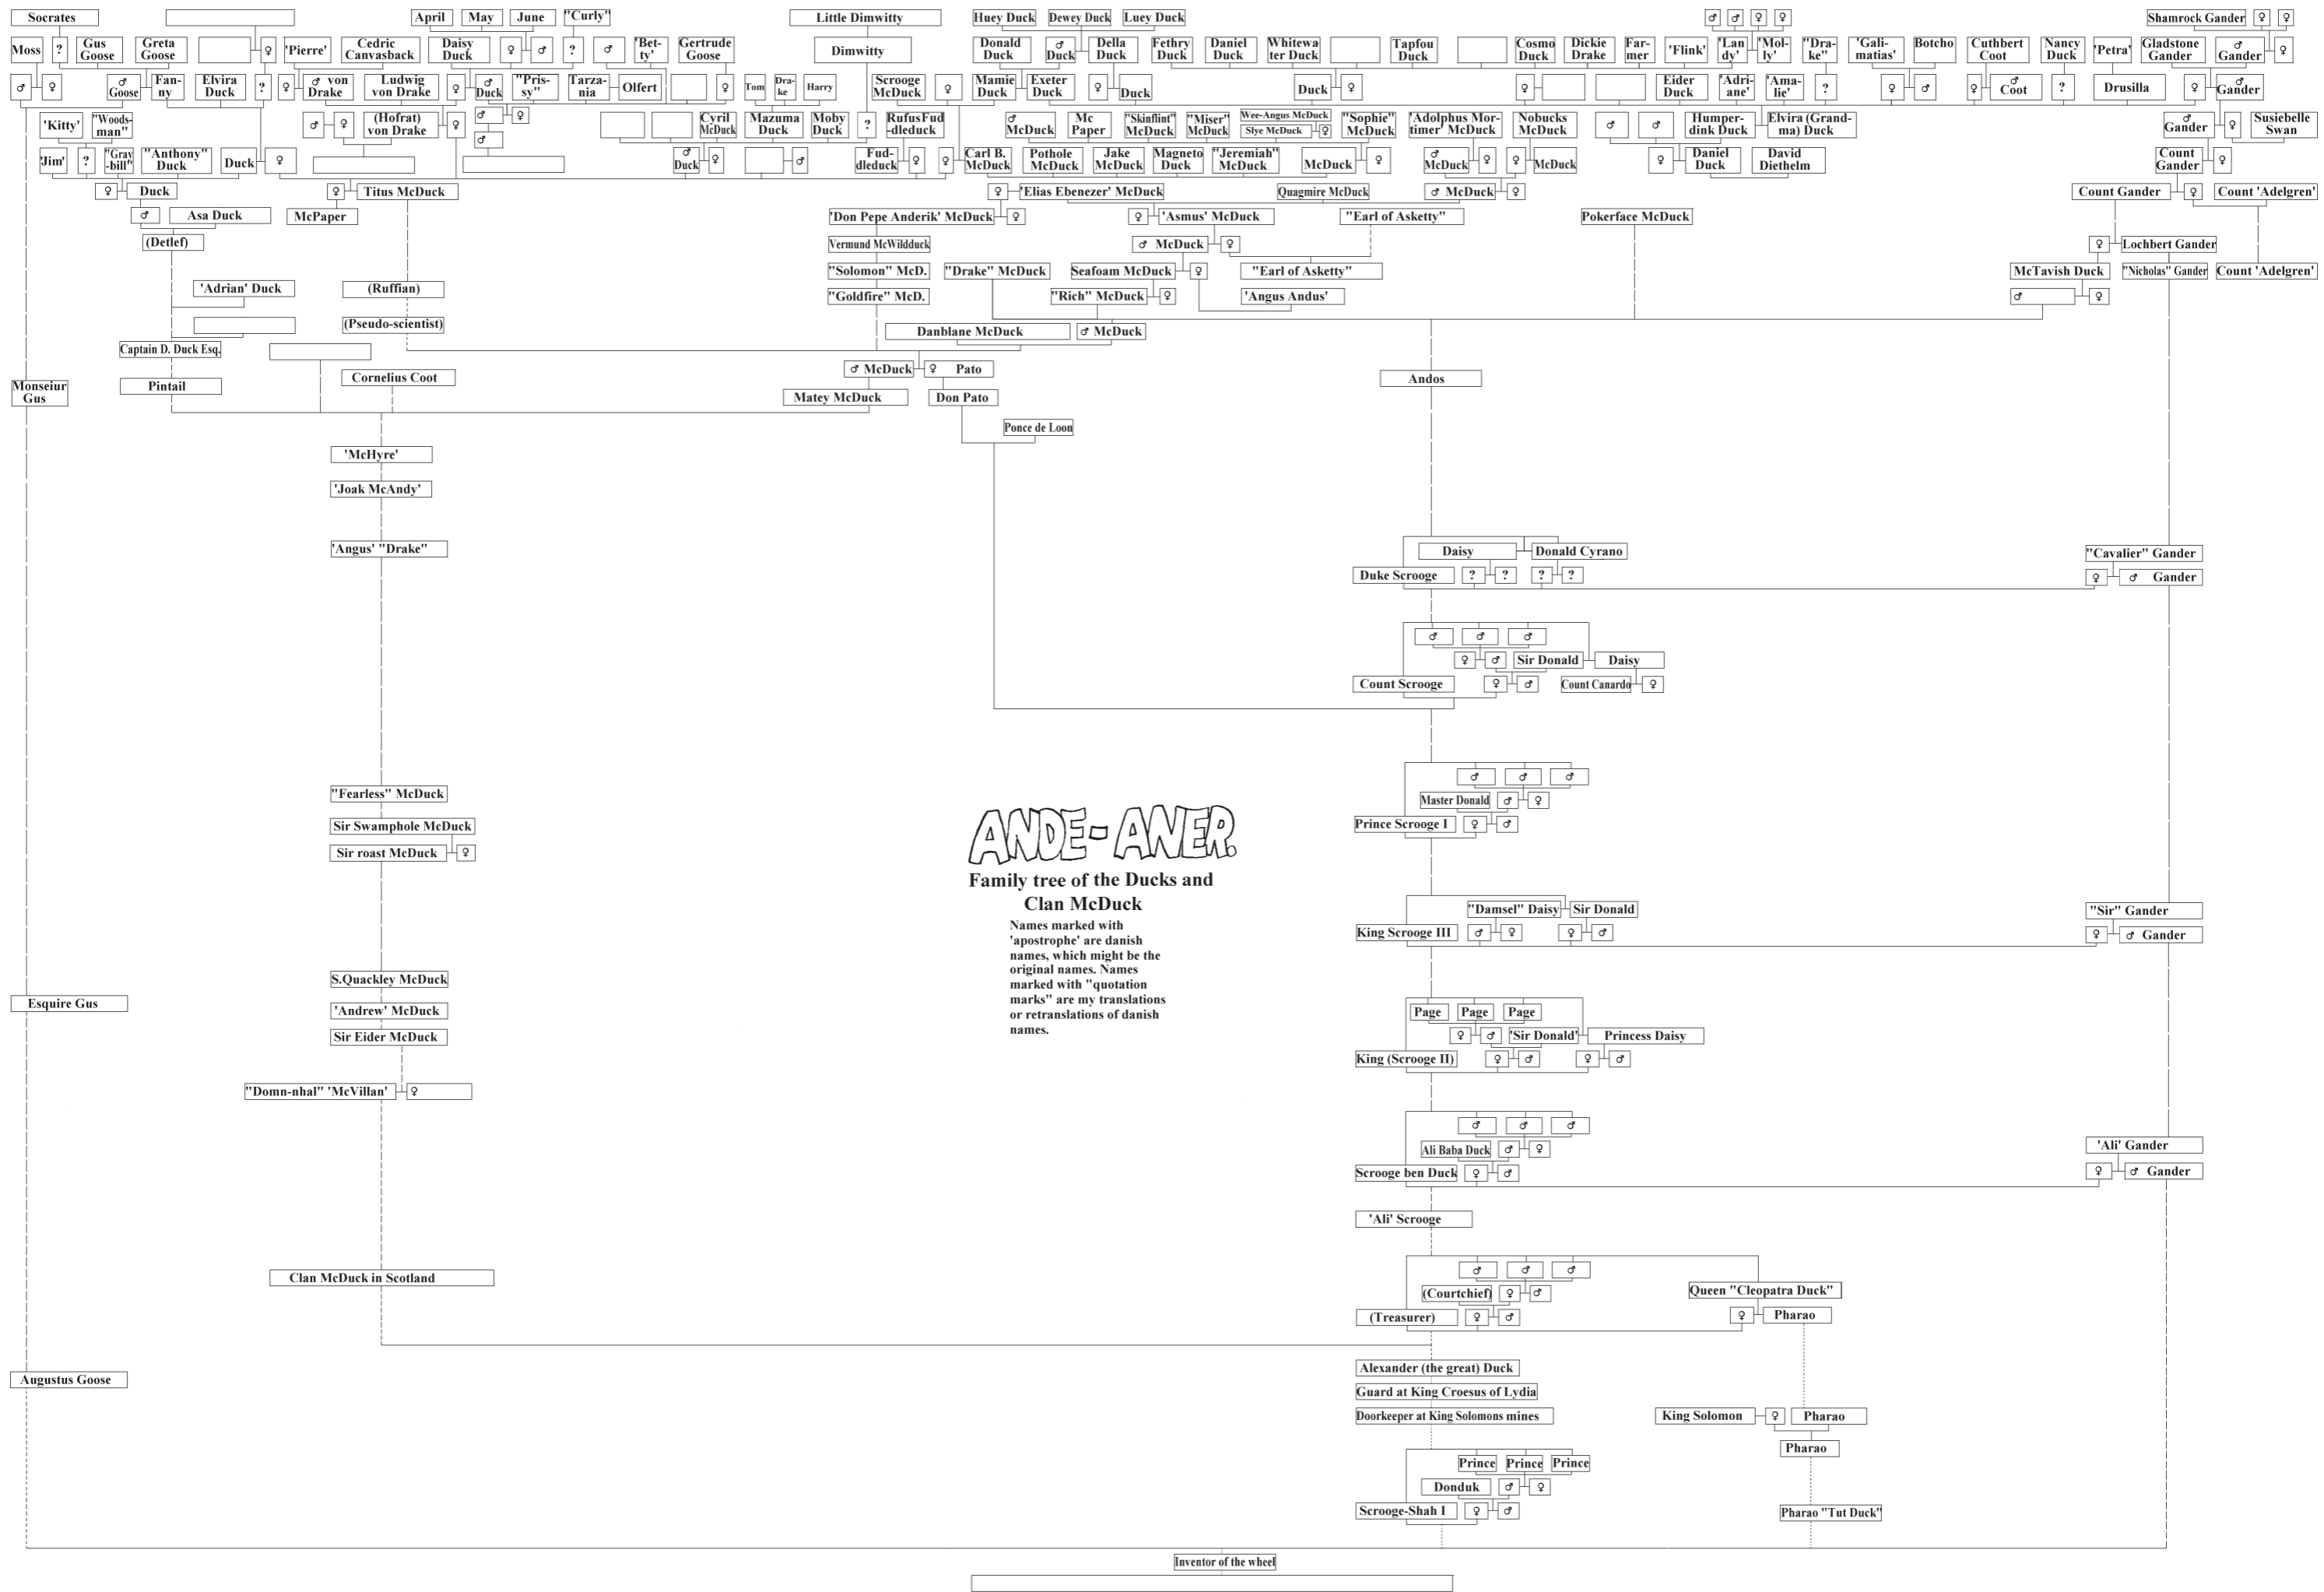

ANDE-ANER

Stamtræ for familien And og von And-klanen

Hjulets opfinder
Forfædre fra ca. 60.000.000 år før vor tidsregning

ANDE-ANER

Family tree of the Ducks and Clan McDuck

Names marked with 'apostrophe' are danish names, which might be the original names. Names marked with "quotation marks" are my translations or retranlations of danish names.